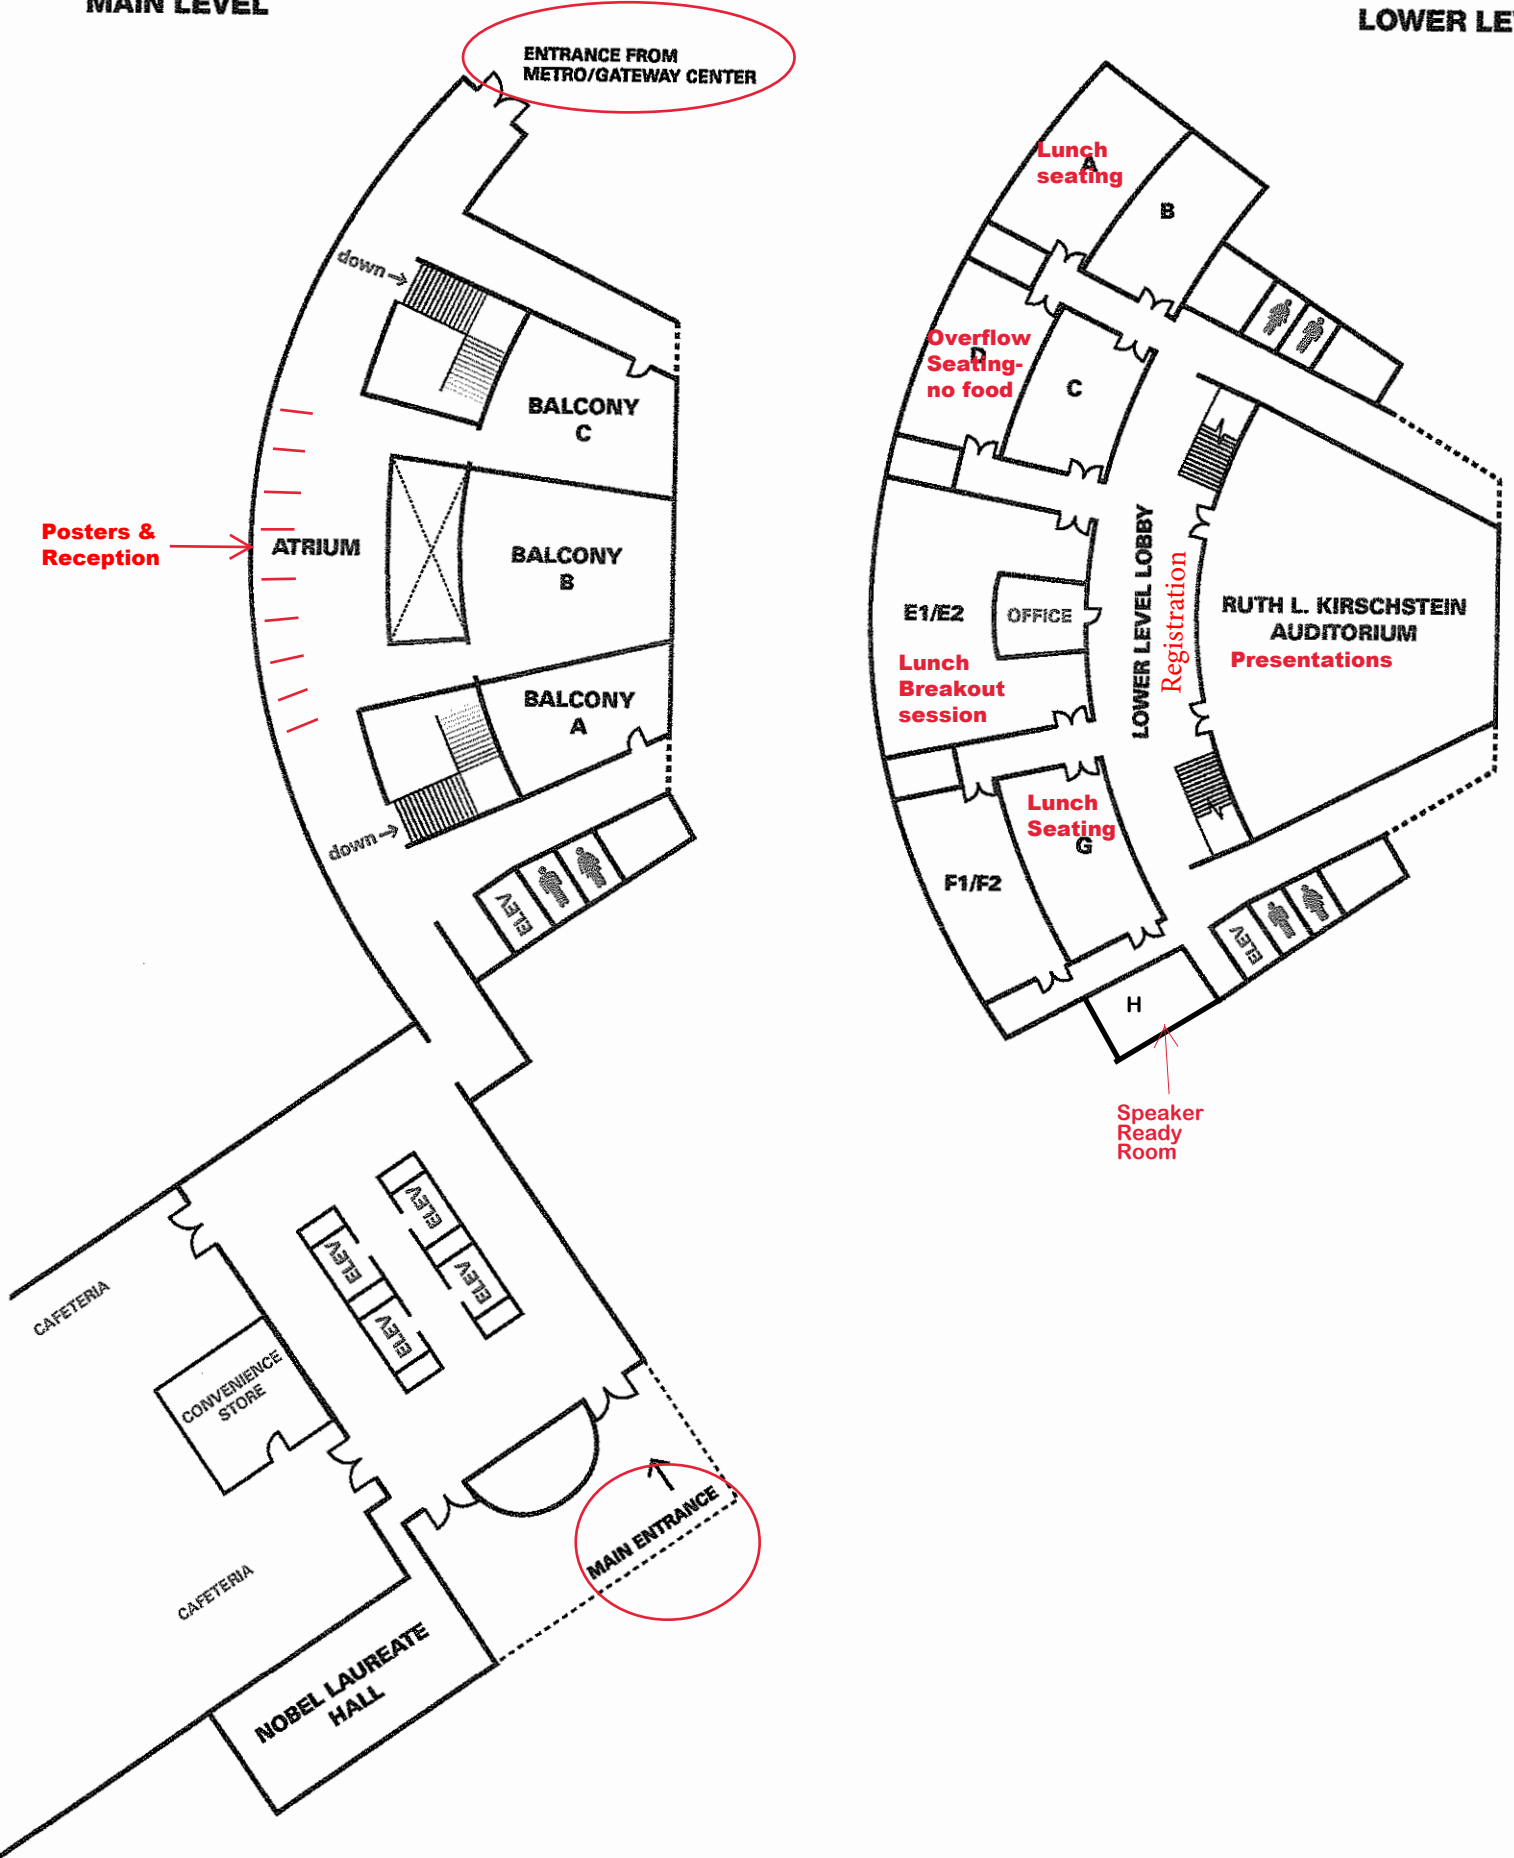

Natcher Conference Center

MAIN LEVEL

LOWER LEVEL

ENTRANCE FROM METRO/GATEWAY CENTER

Posters & Reception

ATRIUM

BALCONY C

BALCONY B

BALCONY A

MAIN ENTRANCE

Lunch seating A

Overflow Seating - no food

E1/E2
Lunch Breakout session

Lunch Seating G

RUTH L. KIRSCHSTEIN AUDITORIUM Presentations

Speaker Ready Room